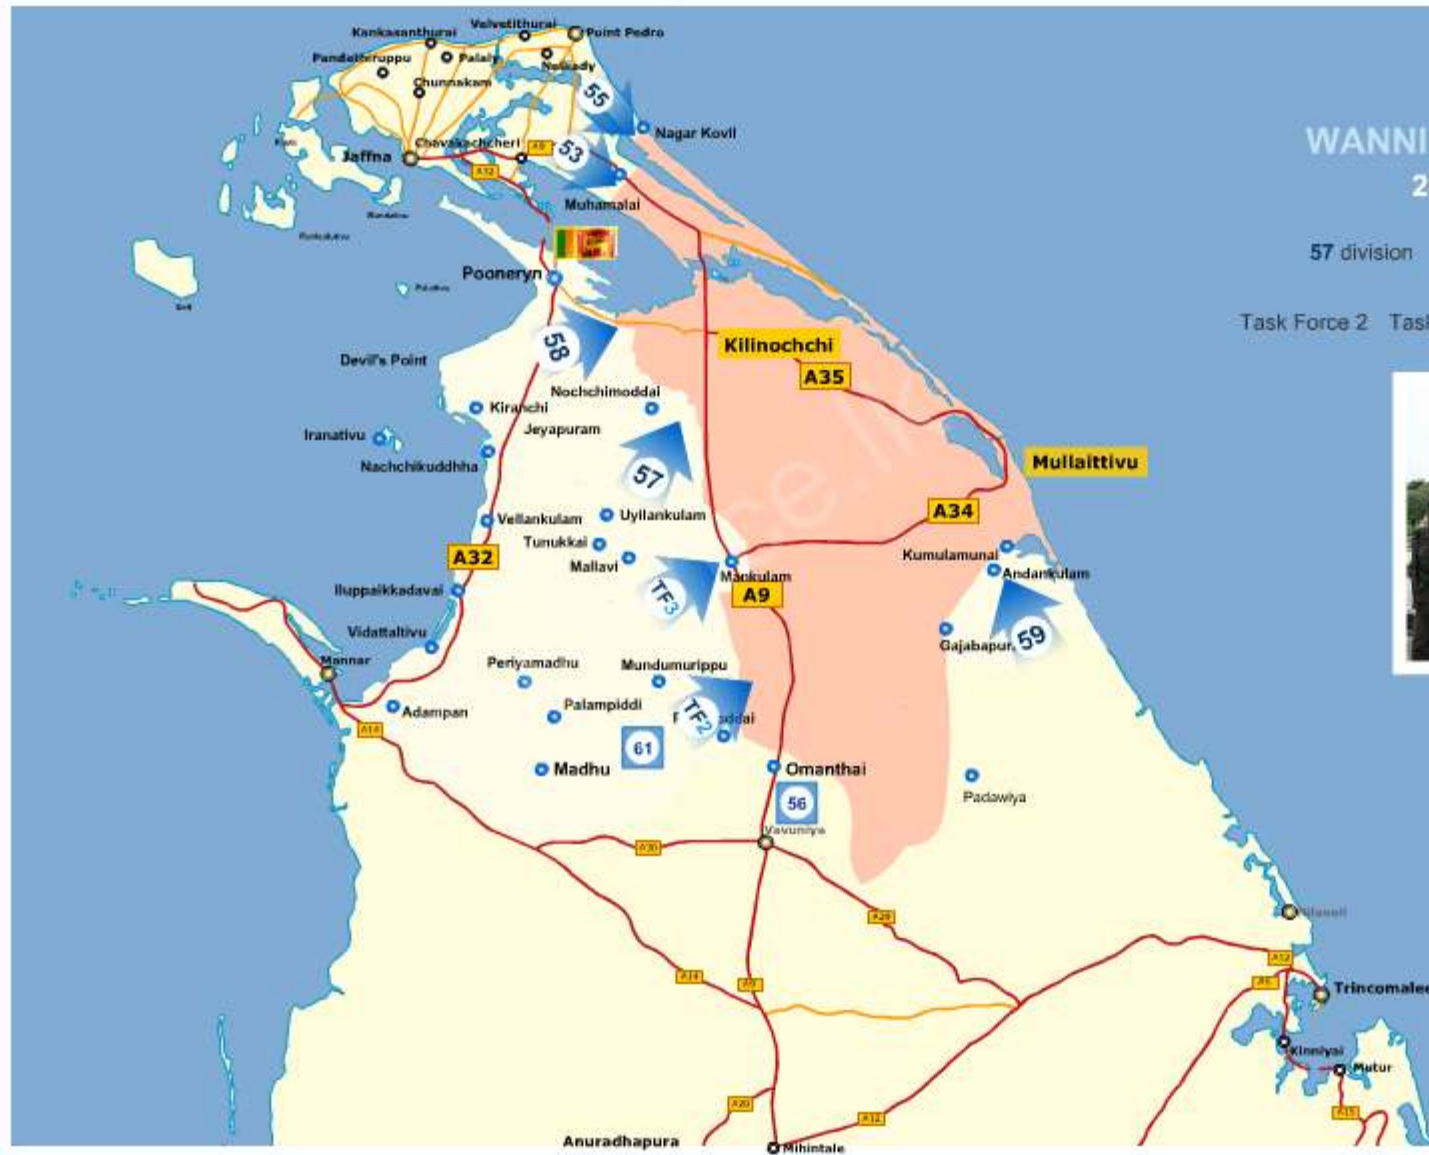

Updated on: 18th May 2009